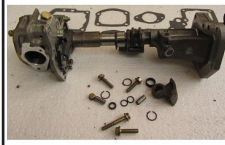

AROG Product List

01.01.2015

Page : 1

Bearing Cover Old

OEM No

389 268 12 12
389 268 13 34

Product Code

210 1001 01

Model

2029 - 2632 - 3031

Bearing Cover New

OEM No

945 268 29 34

Product Code

210 1002 01

Model